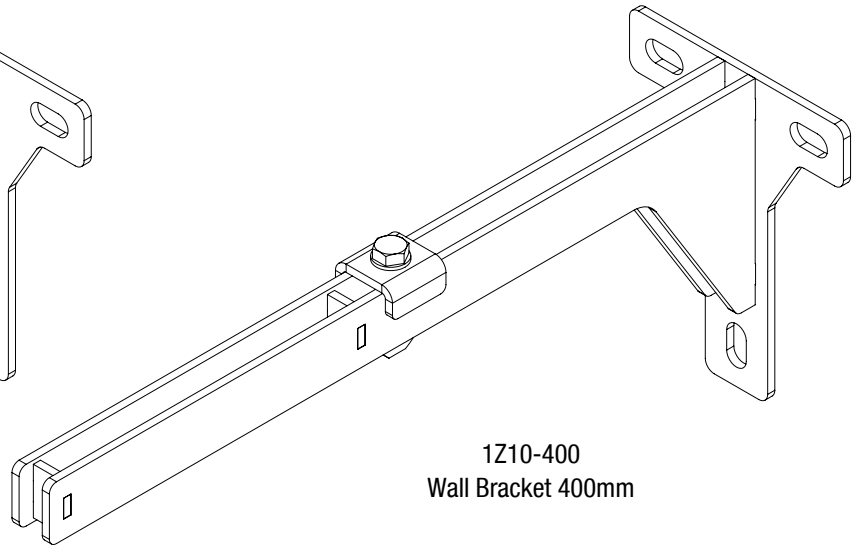

1Z01
Adjustable Floor Pulley

1T22
Top Cord Guide

1T23
Cord Aligner

1T30
Suspension Bracket
for Side Cord System

1T31
Suspension Bracket
for Top Cord System

1T34
Hook Clamp

1T35
Hook Clamp
Direct Track Fixing

1T36
Pipe Clamp

1T37
Studding Bar

1T38A
EyeNut

1T38B
EyeNut
Direct Track Fixing

1Z10-250
Wall Bracket 250mm

1Z10-400
Wall Bracket 400mm

1T50
Limit Switch
Side Cord System

1T52
Limit Switch c/w Pulley
Top Cord System