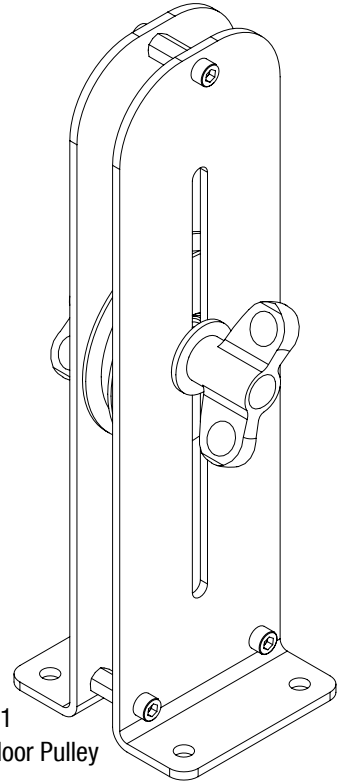

1T01
Track

1T02
Connection Set

1T02T
Connection Set
for Touring

1T03
End Stop

1T04
Overlap Bridge

1T05
Offset Plate

1T10
Master Carrier

1T11
Master Carrier
Side Cord System

1T12
Master Carrier
Top Cord System

1T13
Slave Carrier

1T14
Overlap Arms Kit (2 pcs)

1T15
Limit Switch Arm
Side Cord System

1T16
Limit Switch Arm
Top Cord System

1T20
Return Pulley

1T21
Head Pulley

1T24
Side Cord Support

1Z01
Adjustable Floor Pulley

1T22
Top Cord Guide

1T23
Cord Aligner

1T30
Suspension Bracket
for Side Cord System

1T31
Suspension Bracket
for Top Cord System

1T34
Hook Clamp

1T35
Hook Clamp
Direct Track Fixing