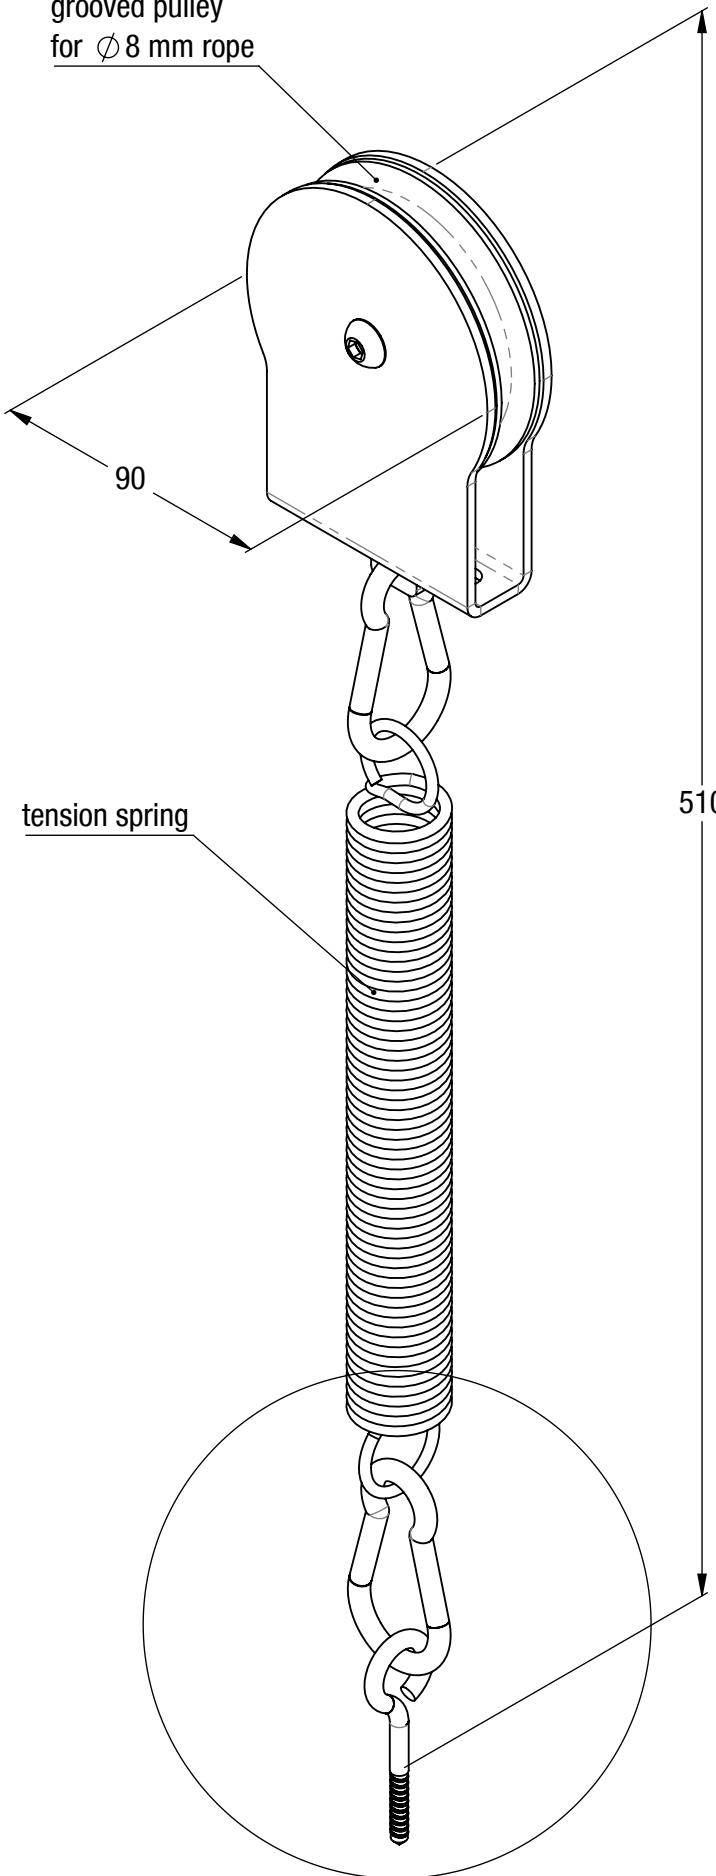

Sandbag/weight not included.

grooved pulley
for $\varnothing 8$ mm rope

90

510

tension spring

eyelet wood screw

25

© PERONI S.P.A. COPYRIGHT

TITLE
1Z04 - FLOOR PULLEY
WITH FOOT STIRRUP

REV.

00