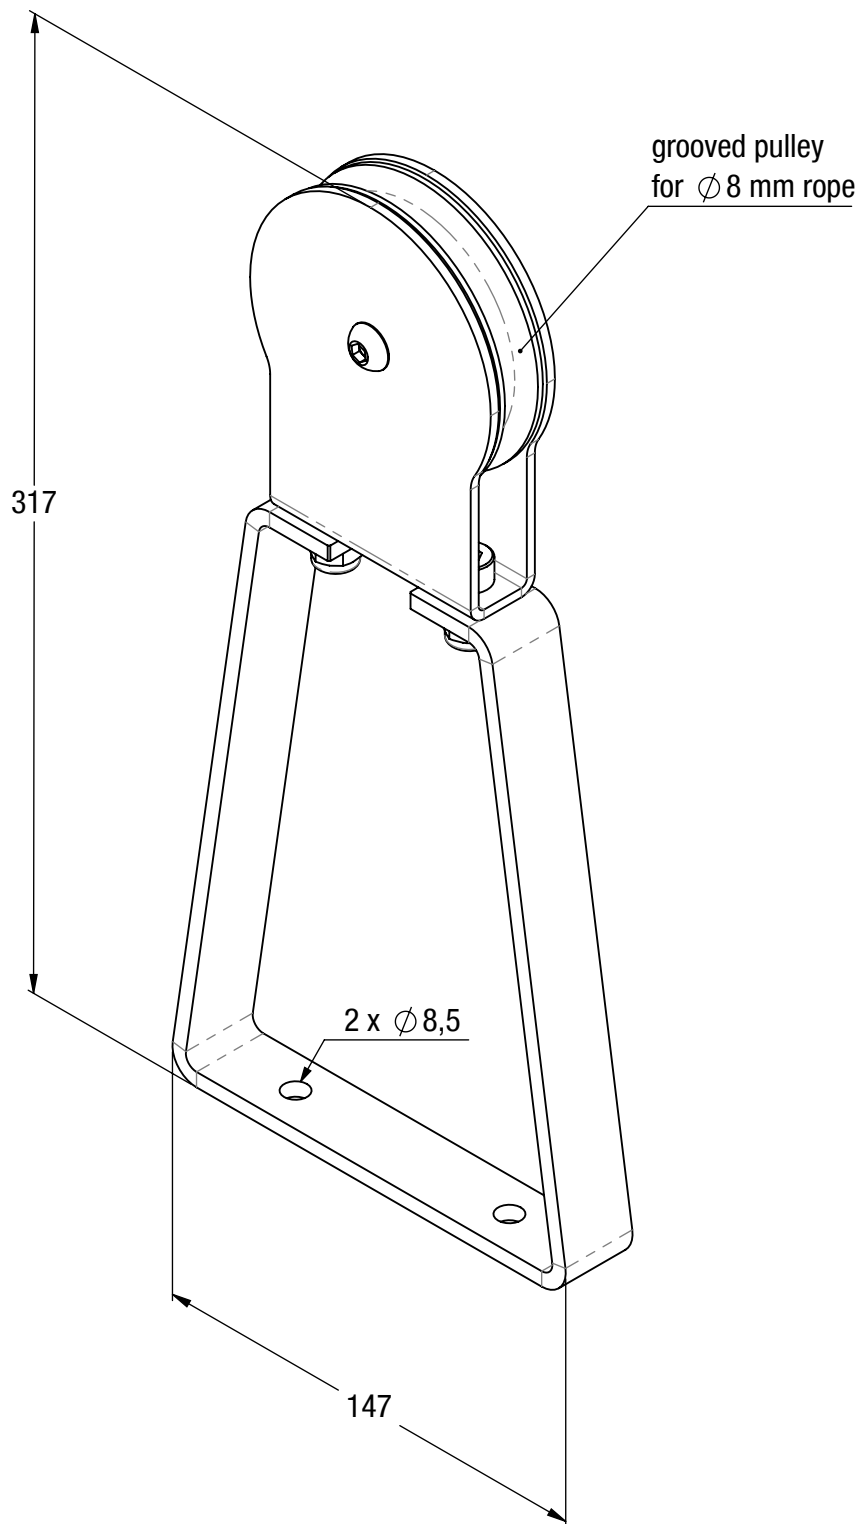

Sandbag/weight not included.

grooved pulley
for $\varnothing 8$ mm rope

90

510

tension spring

eyelet wood screw

25

© PERONI S.P.A. COPYRIGHT

TITLE
1Z04 - FLOOR PULLEY
WITH FOOT STIRRUP

REV.

00