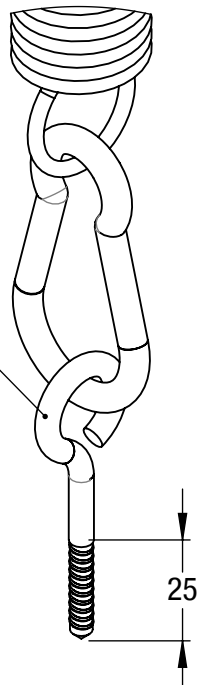

Sandbag/weight not included.

grooved pulley
for $\varnothing 8$ mm rope

90

510

tension spring

eyelet wood screw

25

© PERONI S.P.A. COPYRIGHT

TITLE
1Z04 - FLOOR PULLEY
WITH FOOT STIRRUP

REV.

00